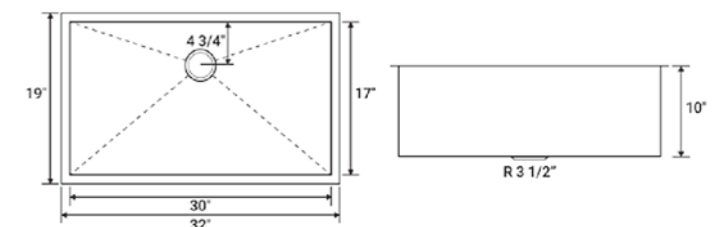

Color/Finish: Stainless Steel
Gauge: 18
Mount Type: Under-Mount
Dimensions: 32"x19"x10"