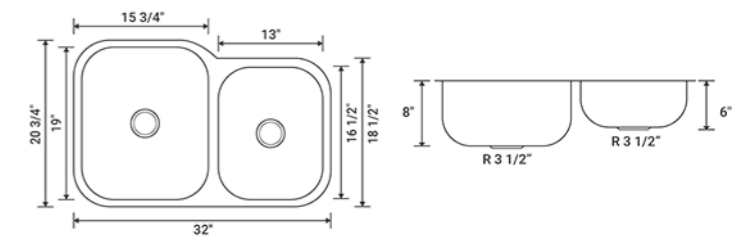

SM3018

Color/Finish: Stainless Steel
Gauge: 18
Mount Type: Under-Mount
Dimensions: 32"x18"x9"

SM3218

Color/Finish: Stainless Steel
Gauge: 18
Mount Type: Under-Mount
Dimensions: 15"x18"x 7"

SM1518

Color/Finish: Stainless Steel
Gauge: 18
Mount Type: Under-Mount
Dimensions: 33 1/4" x 18 1/4" x 8"

SM502

Color/Finish: Stainless Steel
Gauge: 18
Mount Type: Under-Mount
Dimensions: 23"x18"x9"

SM2318

Color/Finish: Stainless Steel
Gauge: 18
Mount Type: Under-Mount
Dimensions: 32"x20 3/4" x 8"

SM503

Color/Finish: Stainless Steel
Gauge: 20
Mount Type: Under-Mount
Dimensions: 18" x 15" x 10"

1512

Color/Finish: Ceramic White
 Shape: Oval
 Mount Type: Under-Mount
 Dimensions: 19 1/4"x15 3/4" x 8"
 Inside Dimensions: 17" x 14"

1714

Color/Finish: Ceramic White
 Shape: Rectangular
 Mount Type: Under-Mount
 Dimensions: 22 1/4" x 15 1/2" x 6 3/8"
 Inside Dimensions: 19 5/8" x 13 3/8"

Color/Finish: Ceramic White
 Shape: Oval
 Mount Type: Top-Mount
 Dimensions: 20 1/4"x17 1/4" x 8 1/4"
 Inside Dimensions: 17" x 14"

2017

Color/Finish: Ceramic White
 Shape: Oval
 Mount Type: Top-Mount
 Dimensions: 21 1/4"x18 1/2" x 7 3/8"
 Inside Dimensions: 17" x 14"