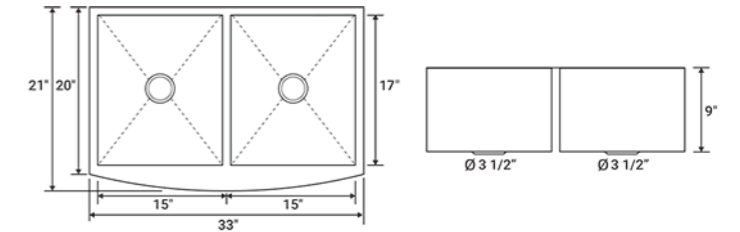

SM560-8

Color/Finish: Stainless Steel
Gauge: 16
Mount Type: Under-Mount
Dimensions: 33"x21" x 9"

APS3321

Color/Finish: Stainless Steel
Gauge: 16
Mount Type: Apron Front
Dimensions: 33" x 21" x 9"

APD3321

Color/Finish: Stainless Steel
Gauge: 18
Mount Type: Under-Mount
Dimensions: 32" x 19" x 10"

1512

Color/Finish: Ceramic White
 Shape: Oval
 Mount Type: Under-Mount
 Dimensions: 19 1/4"x15 3/4" x 8"
 Inside Dimensions: 17" x 14"

1714

Color/Finish: Ceramic White
 Shape: Rectangular
 Mount Type: Under-Mount
 Dimensions: 22 1/4" x 15 1/2" x 6 3/8"
 Inside Dimensions: 19 5/8" x 13 3/8"