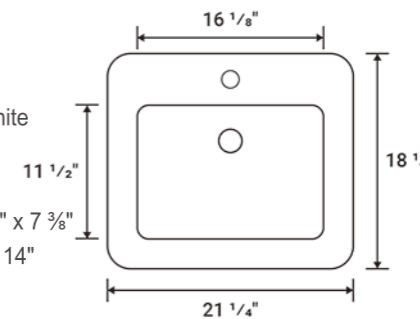

HBS3219-BLK

Color/Finish: Gold
Gauge: 18
Mount Type: Under-Mount
Dimensions: 32"x19"x10"

BS3219-GLD

BATHROOM CERAMIC SINKS

Color/Finish: Ceramic White
 Shape: Oval
 Mount Type: Under-Mount
 Dimensions: 19 1/4"x15 3/4" x 7 1/2"
 Inside Dimensions: 17" x 14"

1512

Color/Finish: Ceramic White
 Shape: Oval
 Mount Type: Under-Mount
 Dimensions: 19 1/4"x15 3/4" x 8"
 Inside Dimensions: 17" x 14"

1714

Color/Finish: Ceramic White
 Shape: Rectangular
 Mount Type: Under-Mount
 Dimensions: 22 1/4" x 15 1/2" x 6 3/8"
 Inside Dimensions: 19 5/8" x 13 3/8"

1611

Color/Finish: Ceramic White
 Shape: Oval
 Mount Type: Under-Mount
 Dimensions: 18" x 13" x 7"
 Inside Dimensions: 16" x 11"

1813

Color/Finish: Ceramic White
 Shape: Oval
 Mount Type: Under-Mount
 Dimensions: 20" x 15" x 7 1/2"
 Inside Dimensions: 18" x 13"

Color/Finish: Ceramic White
 Shape: Oval
 Mount Type: Top-Mount
 Dimensions: 20 1/4"x17 1/4" x 8 1/4"
 Inside Dimensions: 17" x 14"

2017

Color/Finish: Ceramic White
 Shape: Oval
 Mount Type: Top-Mount
 Dimensions: 21 1/4"x18 1/2" x 7 3/8"
 Inside Dimensions: 17" x 14"