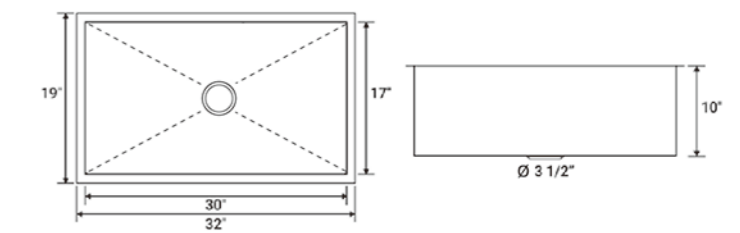

HBD3219Z

STANDARD 3.5 DRAIN OPENING
FIT FOR GARBAGE DISPOSAL UNIT
Color/Finish: Stainless Steel
Gauge: 18
Mount Type: Under-Mount
Dimensions: 32" x 19" x 10"

HBS3219MULTI

Color/Finish: Black
Gauge: 18
Mount Type: Under-Mount
Dimensions: 32"x19"x10"

HBS3219-BLK

Color/Finish: Gold
Gauge: 18
Mount Type: Under-Mount
Dimensions: 32"x19"x10"

BS3219-GLD

BATHROOM CERAMIC SINKS

Color/Finish: Ceramic White
 Shape: Oval
 Mount Type: Under-Mount
 Dimensions: 19 1/4"x15 3/4" x 7 1/2"
 Inside Dimensions: 17" x 14"

1512

Color/Finish: Ceramic White
 Shape: Oval
 Mount Type: Under-Mount
 Dimensions: 19 1/4"x15 3/4" x 8"
 Inside Dimensions: 17" x 14"

1714

Color/Finish: Ceramic White
 Shape: Rectangular
 Mount Type: Under-Mount
 Dimensions: 22 1/4" x 15 1/2" x 6 3/8"
 Inside Dimensions: 19 5/8" x 13 3/8"

Color/Finish: Ceramic White
 Shape: Oval
 Mount Type: Top-Mount
 Dimensions: 20 1/4"x17 1/4" x 8 1/4"
 Inside Dimensions: 17" x 14"

2017

Color/Finish: Ceramic White
 Shape: Oval
 Mount Type: Top-Mount
 Dimensions: 21 1/4"x18 1/2" x 7 3/8"
 Inside Dimensions: 17" x 14"