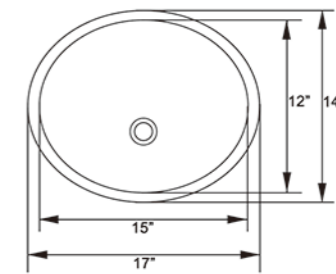

HBS3219-BLK

Color/Finish: Gold
Gauge: 18
Mount Type: Under-Mount
Dimensions: 32"x19"x10"

BS3219-GLD

BATHROOM CERAMIC SINKS

Color/Finish: Ceramic White
 Shape: Oval
 Mount Type: Under-Mount
 Dimensions: 19 1/4"x15 3/4" x 7 1/2"
 Inside Dimensions: 17" x 14"

1512

Color/Finish: Ceramic White
 Shape: Oval
 Mount Type: Under-Mount
 Dimensions: 19 1/4"x15 3/4" x 8"
 Inside Dimensions: 17" x 14"

1714

Color/Finish: Ceramic White
 Shape: Rectangular
 Mount Type: Under-Mount
 Dimensions: 22 1/4" x 15 1/2" x 6 3/8"
 Inside Dimensions: 19 5/8" x 13 3/8"

1611

Color/Finish: Ceramic White
 Shape: Oval
 Mount Type: Under-Mount
 Dimensions: 18" x 13" x 7"
 Inside Dimensions: 16" x 11"

1813

Color/Finish: Ceramic White
 Shape: Oval
 Mount Type: Under-Mount
 Dimensions: 20" x 15" x 7 1/2"
 Inside Dimensions: 18" x 13"

Color/Finish: Ceramic White
 Shape: Oval
 Mount Type: Top-Mount
 Dimensions: 20 1/4"x17 1/4" x 8 1/4"
 Inside Dimensions: 17" x 14"

2017

Color/Finish: Ceramic White
 Shape: Oval
 Mount Type: Top-Mount
 Dimensions: 21 1/4"x18 1/2" x 7 3/8"
 Inside Dimensions: 17" x 14"