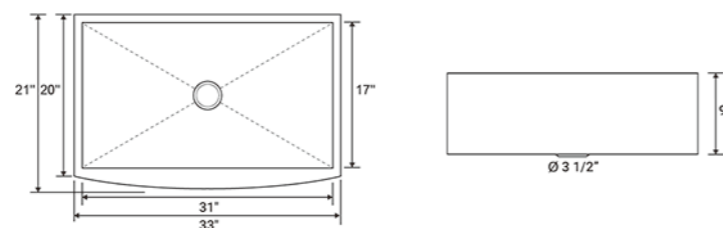

Color/Finish: Stainless Steel
Gauge: 16
Mount Type: Under-Mount
Dimensions: 33"x21" x 9"