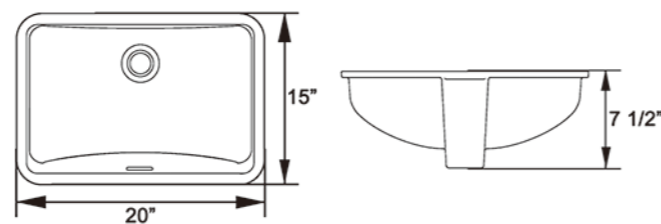

1512

Color/Finish: Ceramic White
 Shape: Oval
 Mount Type: Under-Mount
 Dimensions: 19 1/4"x15 3/4" x 8"
 Inside Dimensions: 17" x 14"

1714

Color/Finish: Ceramic White
 Shape: Rectangular
 Mount Type: Under-Mount
 Dimensions: 22 1/4" x 15 1/2" x 6 3/8"
 Inside Dimensions: 19 5/8" x 13 3/8"

1611

Color/Finish: Ceramic White
 Shape: Oval
 Mount Type: Under-Mount
 Dimensions: 18" x 13" x 7"
 Inside Dimensions: 16" x 11"

1813

Color/Finish: Ceramic White
 Shape: Oval
 Mount Type: Under-Mount
 Dimensions: 20" x 15" x 7 1/2"
 Inside Dimensions: 18" x 13"

Color/Finish: Ceramic White
 Shape: Oval
 Mount Type: Top-Mount
 Dimensions: 20 1/4"x17 1/4" x 8 1/4"
 Inside Dimensions: 17" x 14"

2017

Color/Finish: Ceramic White
 Shape: Oval
 Mount Type: Top-Mount
 Dimensions: 21 1/4"x18 1/2" x 7 3/8"
 Inside Dimensions: 17" x 14"