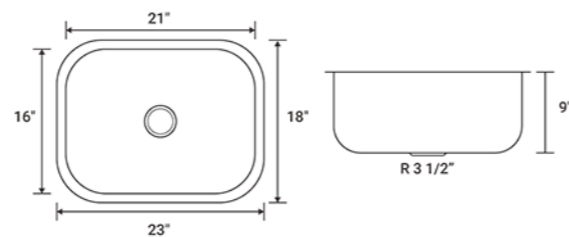

SM3018

Color/Finish: Stainless Steel
Gauge: 18
Mount Type: Under-Mount
Dimensions: 32"x18"x9"

SM3218

Color/Finish: Stainless Steel
Gauge: 18
Mount Type: Under-Mount
Dimensions: 15"x18"x 7"

SM1518

Color/Finish: Stainless Steel
Gauge: 18
Mount Type: Under-Mount
Dimensions: 33 1/4" x 18 1/4" x 8"

SM502

Color/Finish: Stainless Steel
Gauge: 18
Mount Type: Under-Mount
Dimensions: 23"x18"x9"

SM2318

Color/Finish: Stainless Steel
Gauge: 18
Mount Type: Under-Mount
Dimensions: 32"x20 3/4" x 8"

SM503

Color/Finish: Stainless Steel
Gauge: 20
Mount Type: Under-Mount
Dimensions: 18" x 15" x 10"

1512

Color/Finish: Ceramic White
 Shape: Oval
 Mount Type: Under-Mount
 Dimensions: 19 1/4"x15 3/4" x 8"
 Inside Dimensions: 17" x 14"

1714

Color/Finish: Ceramic White
 Shape: Rectangular
 Mount Type: Under-Mount
 Dimensions: 22 1/4" x 15 1/2" x 6 3/8"
 Inside Dimensions: 19 5/8" x 13 3/8"

Color/Finish: Ceramic White
 Shape: Oval
 Mount Type: Top-Mount
 Dimensions: 20 1/4"x17 1/4" x 8 1/4"
 Inside Dimensions: 17" x 14"

2017

Color/Finish: Ceramic White
 Shape: Oval
 Mount Type: Top-Mount
 Dimensions: 21 1/4"x18 1/2" x 7 3/8"
 Inside Dimensions: 17" x 14"