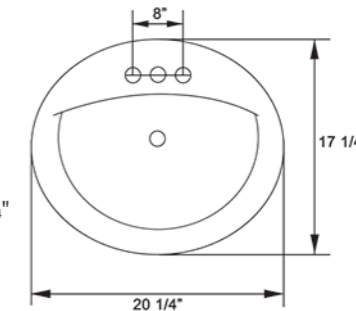

1512

Color/Finish: Ceramic White
 Shape: Oval
 Mount Type: Under-Mount
 Dimensions: 19 1/4"x15 3/4" x 8"
 Inside Dimensions: 17" x 14"

1714

Color/Finish: Ceramic White
 Shape: Rectangular
 Mount Type: Under-Mount
 Dimensions: 22 1/4" x 15 1/2" x 6 3/8"
 Inside Dimensions: 19 5/8" x 13 3/8"

1611

Color/Finish: Ceramic White
 Shape: Oval
 Mount Type: Under-Mount
 Dimensions: 18" x 13" x 7"
 Inside Dimensions: 16" x 11"

1813

Color/Finish: Ceramic White
 Shape: Oval
 Mount Type: Under-Mount
 Dimensions: 20" x 15" x 7 1/2"
 Inside Dimensions: 18" x 13"

Color/Finish: Ceramic White
 Shape: Oval
 Mount Type: Top-Mount
 Dimensions: 20 1/4"x17 1/4" x 8 1/4"
 Inside Dimensions: 17" x 14"

2017

Color/Finish: Ceramic White
 Shape: Oval
 Mount Type: Top-Mount
 Dimensions: 21 1/4"x18 1/2" x 7 3/8"
 Inside Dimensions: 17" x 14"