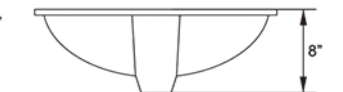

HBS3219-BLK

Color/Finish: Gold
Gauge: 18
Mount Type: Under-Mount
Dimensions: 32"x19"x10"

BS3219-GLD

BATHROOM CERAMIC SINKS

Color/Finish: Ceramic White
 Shape: Oval
 Mount Type: Under-Mount
 Dimensions: 19 1/4"x15 3/4" x 7 1/2"
 Inside Dimensions: 17" x 14"

1512

Color/Finish: Ceramic White
 Shape: Oval
 Mount Type: Under-Mount
 Dimensions: 19 1/4"x15 3/4" x 8"
 Inside Dimensions: 17" x 14"

1714

Color/Finish: Ceramic White
 Shape: Rectangular
 Mount Type: Under-Mount
 Dimensions: 22 1/4" x 15 1/2" x 6 3/8"
 Inside Dimensions: 19 5/8" x 13 3/8"