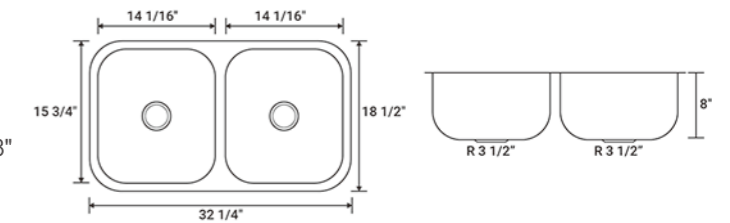

SM3018

Color/Finish: Stainless Steel
Gauge: 18
Mount Type: Under-Mount
Dimensions: 32"x18"x9"

SM3218

Color/Finish: Stainless Steel
Gauge: 18
Mount Type: Under-Mount
Dimensions: 15"x18"x 7"

SM1518

Color/Finish: Stainless Steel
Gauge: 18
Mount Type: Under-Mount
Dimensions: 33 1/4" x 18 1/4" x 8"

SM502

Color/Finish: Stainless Steel
Gauge: 18
Mount Type: Under-Mount
Dimensions: 23"x18"x9"

SM2318

Color/Finish: Stainless Steel
Gauge: 18
Mount Type: Under-Mount
Dimensions: 32"x20 3/4" x 8"

SM503

Color/Finish: Stainless Steel
Gauge: 20
Mount Type: Under-Mount
Dimensions: 18" x 15" x 10"

1512

Color/Finish: Ceramic White
 Shape: Oval
 Mount Type: Under-Mount
 Dimensions: 19 1/4"x15 3/4" x 8"
 Inside Dimensions: 17" x 14"

1714

Color/Finish: Ceramic White
 Shape: Rectangular
 Mount Type: Under-Mount
 Dimensions: 22 1/4" x 15 1/2" x 6 3/8"
 Inside Dimensions: 19 5/8" x 13 3/8"

Color/Finish: Ceramic White
 Shape: Oval
 Mount Type: Top-Mount
 Dimensions: 20 1/4"x17 1/4" x 8 1/4"
 Inside Dimensions: 17" x 14"

2017

Color/Finish: Ceramic White
 Shape: Oval
 Mount Type: Top-Mount
 Dimensions: 21 1/4"x18 1/2" x 7 3/8"
 Inside Dimensions: 17" x 14"