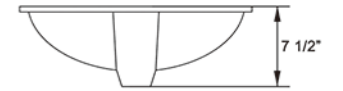

HBS3219-BLK

Color/Finish: Gold
Gauge: 18
Mount Type: Under-Mount
Dimensions: 32"x19"x10"

BS3219-GLD

BATHROOM CERAMIC SINKS

Color/Finish: Ceramic White
 Shape: Oval
 Mount Type: Under-Mount
 Dimensions: 19 1/4"x15 3/4" x 7 1/2"
 Inside Dimensions: 17" x 14"

1512

Color/Finish: Ceramic White
 Shape: Oval
 Mount Type: Under-Mount
 Dimensions: 19 1/4"x15 3/4" x 8"
 Inside Dimensions: 17" x 14"

1714

Color/Finish: Ceramic White
 Shape: Rectangular
 Mount Type: Under-Mount
 Dimensions: 22 1/4" x 15 1/2" x 6 3/8"
 Inside Dimensions: 19 5/8" x 13 3/8"