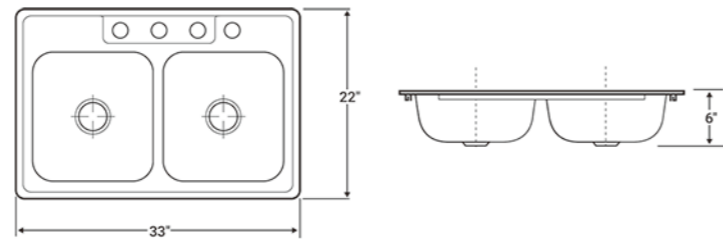

T2522-6

Color/Finish: Stainless Steel
Gauge: 20
Mount Type: Top-Mount
Dimensions: 25" x 22" x 8"

T2522-8

Color/Finish: Stainless Steel
Gauge: 20
Mount Type: Top-Mount
Dimensions: 33" x 22" x 6"

SM560-6

Color/Finish: Stainless Steel
Gauge: 18
Mount Type: Top-Mount
Dimensions: 33" x 22" x 8"