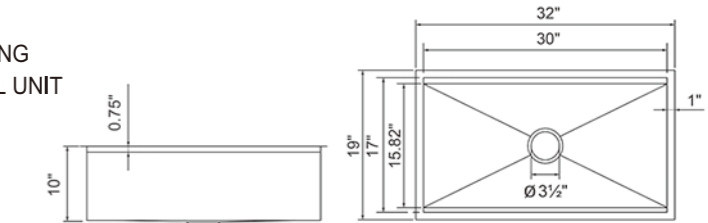

STANDARD 3.5 DRAIN OPENING
FIT FOR GARBAGE DISPOSAL UNIT
Color/Finish: Stainless Steel
Gauge: 18
Mount Type: Under-Mount
Dimensions: 32" x 19" x 10"