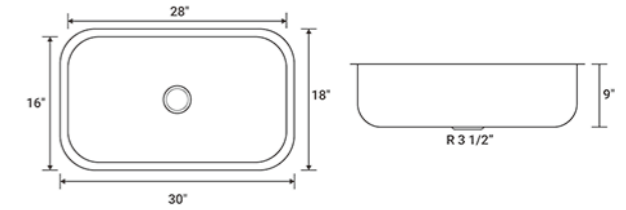

SM3018

Color/Finish: Stainless Steel
Gauge: 18
Mount Type: Under-Mount
Dimensions: 32"x18"x9"

SM3218

Color/Finish: Stainless Steel
Gauge: 18
Mount Type: Under-Mount
Dimensions: 15"x18"x 7"

SM1518

Color/Finish: Stainless Steel
Gauge: 18
Mount Type: Under-Mount
Dimensions: 33 1/4" x 18 1/4" x 8"

1512

Color/Finish: Ceramic White
 Shape: Oval
 Mount Type: Under-Mount
 Dimensions: 19 1/4"x15 3/4" x 8"
 Inside Dimensions: 17" x 14"

1714

Color/Finish: Ceramic White
 Shape: Rectangular
 Mount Type: Under-Mount
 Dimensions: 22 1/4" x 15 1/2" x 6 3/8"
 Inside Dimensions: 19 5/8" x 13 3/8"

Color/Finish: Ceramic White
 Shape: Oval
 Mount Type: Top-Mount
 Dimensions: 20 1/4"x17 1/4" x 8 1/4"
 Inside Dimensions: 17" x 14"

2017

Color/Finish: Ceramic White
 Shape: Oval
 Mount Type: Top-Mount
 Dimensions: 21 1/4"x18 1/2" x 7 3/8"
 Inside Dimensions: 17" x 14"