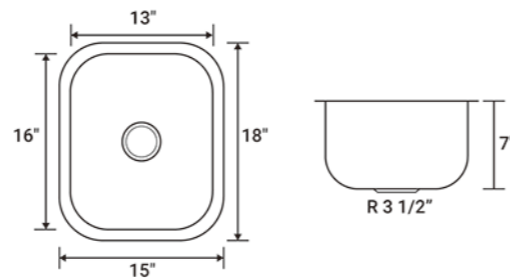

SM3018

Color/Finish: Stainless Steel
Gauge: 18
Mount Type: Under-Mount
Dimensions: 32"x18"x9"

SM3218

Color/Finish: Stainless Steel
Gauge: 18
Mount Type: Under-Mount
Dimensions: 15"x18"x 7"

SM1518

Color/Finish: Stainless Steel
Gauge: 18
Mount Type: Under-Mount
Dimensions: 33 1/4" x 18 1/4" x 8"

SM502

Color/Finish: Stainless Steel
Gauge: 18
Mount Type: Under-Mount
Dimensions: 23"x18"x9"

SM2318

Color/Finish: Stainless Steel
Gauge: 18
Mount Type: Under-Mount
Dimensions: 32"x20 3/4" x 8"

SM503

Color/Finish: Stainless Steel
Gauge: 20
Mount Type: Under-Mount
Dimensions: 18" x 15" x 10"

1512

Color/Finish: Ceramic White
 Shape: Oval
 Mount Type: Under-Mount
 Dimensions: 19 1/4"x15 3/4" x 8"
 Inside Dimensions: 17" x 14"

1714

Color/Finish: Ceramic White
 Shape: Rectangular
 Mount Type: Under-Mount
 Dimensions: 22 1/4" x 15 1/2" x 6 3/8"
 Inside Dimensions: 19 5/8" x 13 3/8"

Color/Finish: Ceramic White
 Shape: Oval
 Mount Type: Top-Mount
 Dimensions: 20 1/4"x17 1/4" x 8 1/4"
 Inside Dimensions: 17" x 14"

2017

Color/Finish: Ceramic White
 Shape: Oval
 Mount Type: Top-Mount
 Dimensions: 21 1/4"x18 1/2" x 7 3/8"
 Inside Dimensions: 17" x 14"