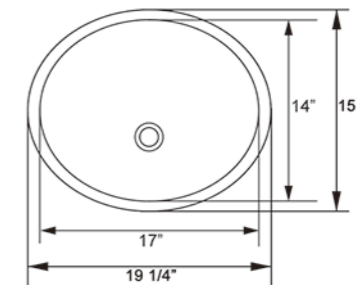

HBS3219-BLK

Color/Finish: Gold
Gauge: 18
Mount Type: Under-Mount
Dimensions: 32"x19"x10"

BS3219-GLD

BATHROOM CERAMIC SINKS

Color/Finish: Ceramic White
 Shape: Oval
 Mount Type: Under-Mount
 Dimensions: 19 1/4"x15 3/4" x 7 1/2"
 Inside Dimensions: 17" x 14"

1512

Color/Finish: Ceramic White
 Shape: Oval
 Mount Type: Under-Mount
 Dimensions: 19 1/4"x15 3/4" x 8"
 Inside Dimensions: 17" x 14"

1714

Color/Finish: Ceramic White
 Shape: Rectangular
 Mount Type: Under-Mount
 Dimensions: 22 1/4" x 15 1/2" x 6 3/8"
 Inside Dimensions: 19 5/8" x 13 3/8"

1611

Color/Finish: Ceramic White
 Shape: Oval
 Mount Type: Under-Mount
 Dimensions: 18" x 13" x 7"
 Inside Dimensions: 16" x 11"

1813

Color/Finish: Ceramic White
 Shape: Oval
 Mount Type: Under-Mount
 Dimensions: 20" x 15" x 7 1/2"
 Inside Dimensions: 18" x 13"

Color/Finish: Ceramic White
 Shape: Oval
 Mount Type: Top-Mount
 Dimensions: 20 1/4"x17 1/4" x 8 1/4"
 Inside Dimensions: 17" x 14"

2017

Color/Finish: Ceramic White
 Shape: Oval
 Mount Type: Top-Mount
 Dimensions: 21 1/4"x18 1/2" x 7 3/8"
 Inside Dimensions: 17" x 14"