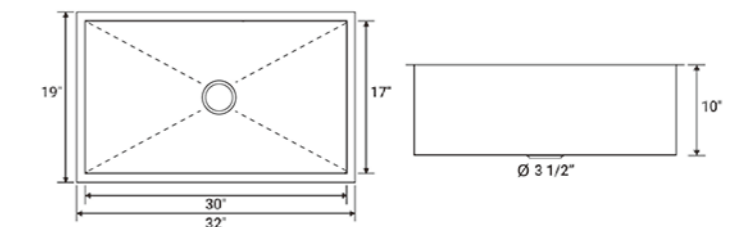

HBD3219Z

STANDARD 3.5 DRAIN OPENING
FIT FOR GARBAGE DISPOSAL UNIT
Color/Finish: Stainless Steel
Gauge: 18
Mount Type: Under-Mount
Dimensions: 32" x 19" x 10"

HBS3219MULTI

Color/Finish: Black
Gauge: 18
Mount Type: Under-Mount
Dimensions: 32"x19"x10"

HBS3219-BLK

Color/Finish: Gold
Gauge: 18
Mount Type: Under-Mount
Dimensions: 32"x19"x10"

BS3219-GLD

BATHROOM CERAMIC SINKS

Color/Finish: Ceramic White
 Shape: Oval
 Mount Type: Under-Mount
 Dimensions: 19 1/4"x15 3/4" x 7 1/2"
 Inside Dimensions: 17" x 14"

1512

Color/Finish: Ceramic White
 Shape: Oval
 Mount Type: Under-Mount
 Dimensions: 19 1/4"x15 3/4" x 8"
 Inside Dimensions: 17" x 14"

1714

Color/Finish: Ceramic White
 Shape: Rectangular
 Mount Type: Under-Mount
 Dimensions: 22 1/4" x 15 1/2" x 6 3/8"
 Inside Dimensions: 19 5/8" x 13 3/8"

1611

Color/Finish: Ceramic White
 Shape: Oval
 Mount Type: Under-Mount
 Dimensions: 18" x 13" x 7"
 Inside Dimensions: 16" x 11"

1813

Color/Finish: Ceramic White
 Shape: Oval
 Mount Type: Under-Mount
 Dimensions: 20" x 15" x 7 1/2"
 Inside Dimensions: 18" x 13"