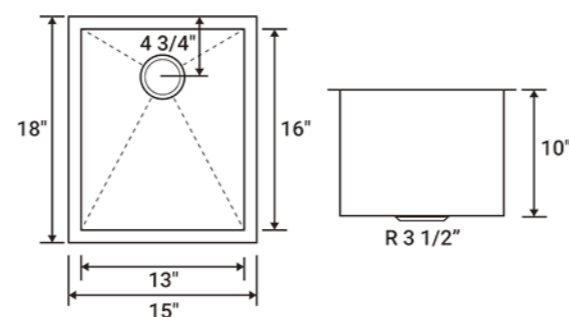

SM502

Color/Finish: Stainless Steel
Gauge: 18
Mount Type: Under-Mount
Dimensions: 23"x18"x9"

SM2318

Color/Finish: Stainless Steel
Gauge: 18
Mount Type: Under-Mount
Dimensions: 32"x20 3/4" x 8"

SM503

Color/Finish: Stainless Steel
Gauge: 20
Mount Type: Under-Mount
Dimensions: 18" x 15" x 10"

1512

Color/Finish: Ceramic White
 Shape: Oval
 Mount Type: Under-Mount
 Dimensions: 19 1/4"x15 3/4" x 8"
 Inside Dimensions: 17" x 14"

1714

Color/Finish: Ceramic White
 Shape: Rectangular
 Mount Type: Under-Mount
 Dimensions: 22 1/4" x 15 1/2" x 6 3/8"
 Inside Dimensions: 19 5/8" x 13 3/8"

1611

Color/Finish: Ceramic White
 Shape: Oval
 Mount Type: Under-Mount
 Dimensions: 18" x 13" x 7"
 Inside Dimensions: 16" x 11"

1813

Color/Finish: Ceramic White
 Shape: Oval
 Mount Type: Under-Mount
 Dimensions: 20" x 15" x 7 1/2"
 Inside Dimensions: 18" x 13"

Color/Finish: Ceramic White
 Shape: Oval
 Mount Type: Top-Mount
 Dimensions: 20 1/4"x17 1/4" x 8 1/4"
 Inside Dimensions: 17" x 14"

2017

Color/Finish: Ceramic White
 Shape: Oval
 Mount Type: Top-Mount
 Dimensions: 21 1/4"x18 1/2" x 7 3/8"
 Inside Dimensions: 17" x 14"