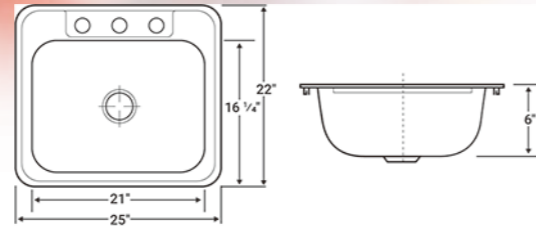

HBS1815Z

Color/Finish: Stainless Steel
Gauge: 18
Mount Type: Under-Mount
Dimensions: 32"x19"x10"

HBS3219Z

KITCHEN STAINLESS STEEL SINKS

Color/Finish: Stainless Steel
Gauge: 20
Mount Type: Top-Mount
Dimensions: 25" x 22" x 6"