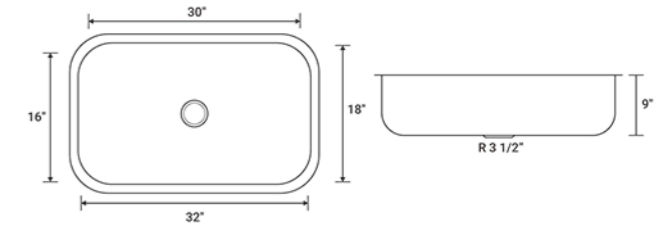

SM3018

Color/Finish: Stainless Steel
Gauge: 18
Mount Type: Under-Mount
Dimensions: 32"x18"x9"

SM3218

Color/Finish: Stainless Steel
Gauge: 18
Mount Type: Under-Mount
Dimensions: 15"x18"x 7"

SM1518

Color/Finish: Stainless Steel
Gauge: 18
Mount Type: Under-Mount
Dimensions: 33 1/4" x 18 1/4" x 8"

1512

Color/Finish: Ceramic White
 Shape: Oval
 Mount Type: Under-Mount
 Dimensions: 19 1/4"x15 3/4" x 8"
 Inside Dimensions: 17" x 14"

1714

Color/Finish: Ceramic White
 Shape: Rectangular
 Mount Type: Under-Mount
 Dimensions: 22 1/4" x 15 1/2" x 6 3/8"
 Inside Dimensions: 19 5/8" x 13 3/8"

1611

Color/Finish: Ceramic White
 Shape: Oval
 Mount Type: Under-Mount
 Dimensions: 18" x 13" x 7"
 Inside Dimensions: 16" x 11"

1813

Color/Finish: Ceramic White
 Shape: Oval
 Mount Type: Under-Mount
 Dimensions: 20" x 15" x 7 1/2"
 Inside Dimensions: 18" x 13"

Color/Finish: Ceramic White
 Shape: Oval
 Mount Type: Top-Mount
 Dimensions: 20 1/4"x17 1/4" x 8 1/4"
 Inside Dimensions: 17" x 14"

2017

Color/Finish: Ceramic White
 Shape: Oval
 Mount Type: Top-Mount
 Dimensions: 21 1/4"x18 1/2" x 7 3/8"
 Inside Dimensions: 17" x 14"