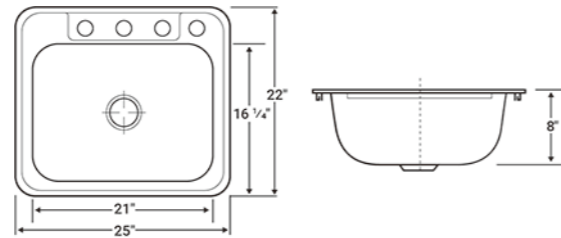

Color/Finish: Stainless Steel
Gauge: 20
Mount Type: Top-Mount
Dimensions: 25" x 22" x 8"