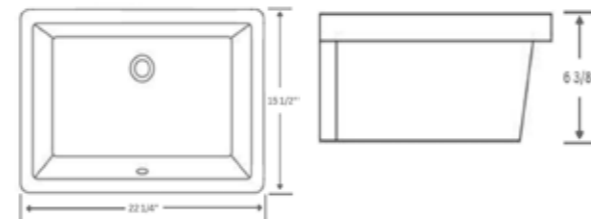

1512

Color/Finish: Ceramic White
 Shape: Oval
 Mount Type: Under-Mount
 Dimensions: 19 1/4"x15 3/4" x 8"
 Inside Dimensions: 17" x 14"

1714

Color/Finish: Ceramic White
 Shape: Rectangular
 Mount Type: Under-Mount
 Dimensions: 22 1/4" x 15 1/2" x 6 3/8"
 Inside Dimensions: 19 5/8" x 13 3/8"

1611

Color/Finish: Ceramic White
 Shape: Oval
 Mount Type: Under-Mount
 Dimensions: 18" x 13" x 7"
 Inside Dimensions: 16" x 11"

1813

Color/Finish: Ceramic White
 Shape: Oval
 Mount Type: Under-Mount
 Dimensions: 20" x 15" x 7 1/2"
 Inside Dimensions: 18" x 13"