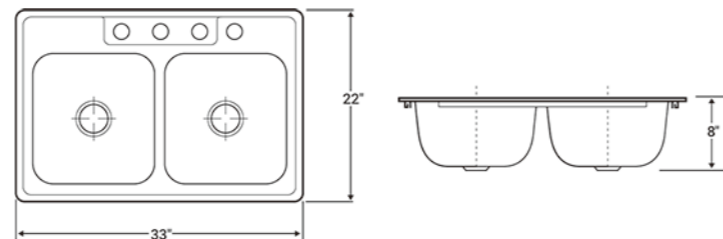

T2522-6

Color/Finish: Stainless Steel
Gauge: 20
Mount Type: Top-Mount
Dimensions: 25" x 22" x 8"

T2522-8

Color/Finish: Stainless Steel
Gauge: 20
Mount Type: Top-Mount
Dimensions: 33" x 22" x 6"

SM560-6

Color/Finish: Stainless Steel
Gauge: 18
Mount Type: Top-Mount
Dimensions: 33" x 22" x 8"