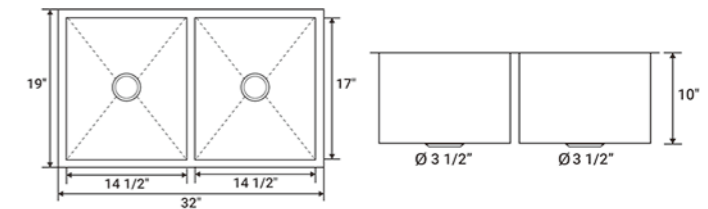

SM560-8

Color/Finish: Stainless Steel
Gauge: 16
Mount Type: Under-Mount
Dimensions: 33"x21" x 9"

APS3321

Color/Finish: Stainless Steel
Gauge: 16
Mount Type: Apron Front
Dimensions: 33" x 21" x 9"

APD3321

Color/Finish: Stainless Steel
Gauge: 18
Mount Type: Under-Mount
Dimensions: 32" x 19" x 10"

1512

Color/Finish: Ceramic White
 Shape: Oval
 Mount Type: Under-Mount
 Dimensions: 19 1/4"x15 3/4" x 8"
 Inside Dimensions: 17" x 14"

1714

Color/Finish: Ceramic White
 Shape: Rectangular
 Mount Type: Under-Mount
 Dimensions: 22 1/4" x 15 1/2" x 6 3/8"
 Inside Dimensions: 19 5/8" x 13 3/8"