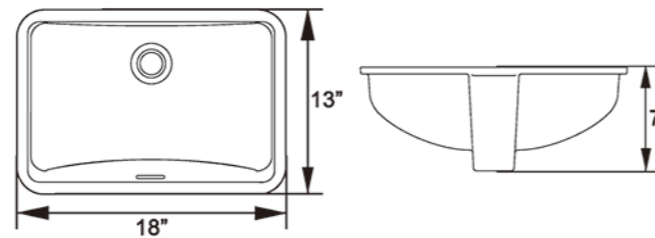

1512

Color/Finish: Ceramic White
 Shape: Oval
 Mount Type: Under-Mount
 Dimensions: 19 1/4"x15 3/4" x 8"
 Inside Dimensions: 17" x 14"

1714

Color/Finish: Ceramic White
 Shape: Rectangular
 Mount Type: Under-Mount
 Dimensions: 22 1/4" x 15 1/2" x 6 3/8"
 Inside Dimensions: 19 5/8" x 13 3/8"

1611

Color/Finish: Ceramic White
 Shape: Oval
 Mount Type: Under-Mount
 Dimensions: 18" x 13" x 7"
 Inside Dimensions: 16" x 11"

1813

Color/Finish: Ceramic White
 Shape: Oval
 Mount Type: Under-Mount
 Dimensions: 20" x 15" x 7 1/2"
 Inside Dimensions: 18" x 13"

Color/Finish: Ceramic White
 Shape: Oval
 Mount Type: Top-Mount
 Dimensions: 20 1/4"x17 1/4" x 8 1/4"
 Inside Dimensions: 17" x 14"

2017

Color/Finish: Ceramic White
 Shape: Oval
 Mount Type: Top-Mount
 Dimensions: 21 1/4"x18 1/2" x 7 3/8"
 Inside Dimensions: 17" x 14"